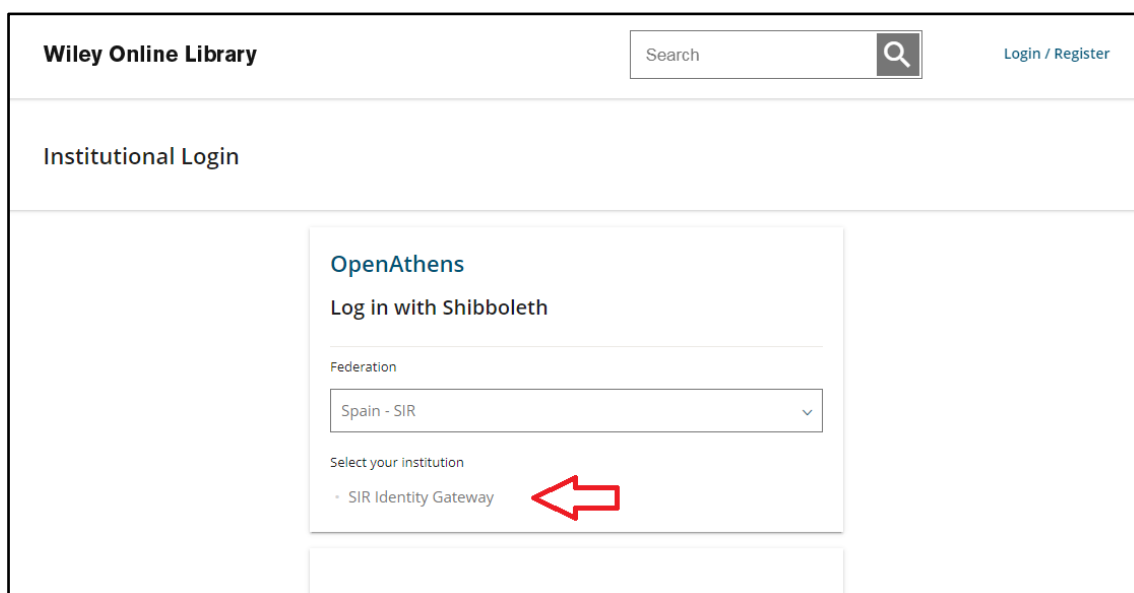

Access COVID-19 research here

1,600+ Journals 225+ Reference Works 22,000+ Online Books

3. Prema en “INSTITUTIONAL LOGIN”

Wiley Online Library ×

Log in to Wiley Online Library

Email or Customer ID

Password

[Forgot password?](#)

[NEW USER >](#)  [INSTITUTIONAL LOGIN >](#)

4. En “Select your region or federation” localice Spain-SIR

5. A continuación seleccione “SIR Identity Gateway”

6. . Seleccione “Universidade de Vigo” e prema en “Proceder”