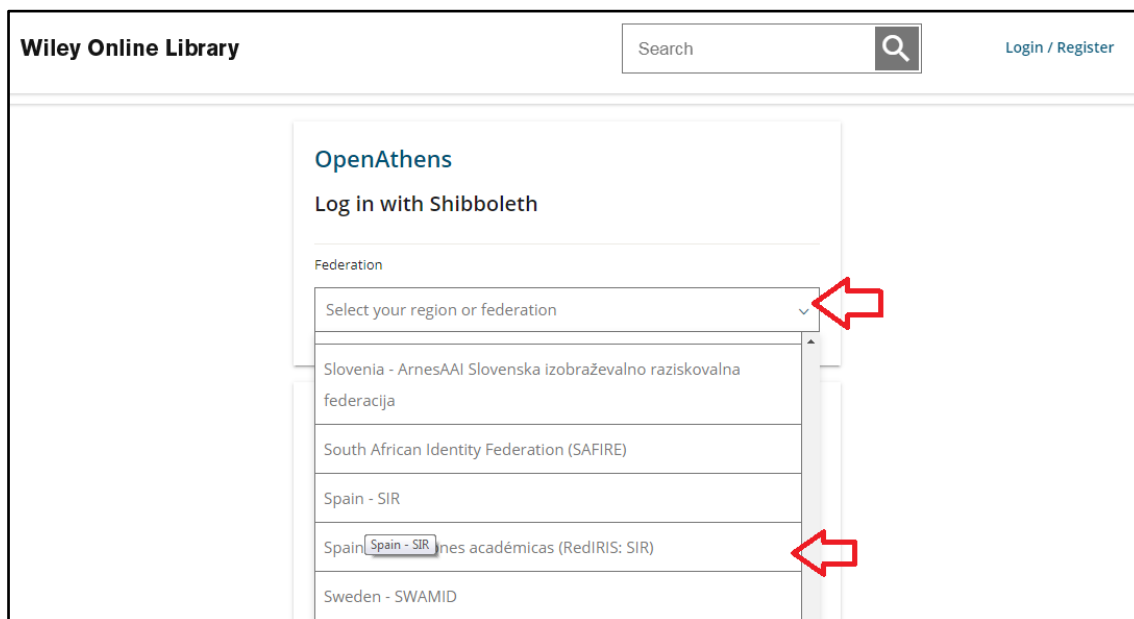

Access COVID-19 research here

1,600+ Journals 225+ Reference Works 22,000+ Online Books

3. Prema en “INSTITUTIONAL LOGIN”

Wiley Online Library ×

Log in to Wiley Online Library

Email or Customer ID

Password

[Forgot password?](#)

[NEW USER >](#)  [INSTITUTIONAL LOGIN >](#)

4. En “Select your region or federation” localice Spain-SIR

5. A continuación seleccione “SIR Identity Gateway”

6. . Seleccione “Universidade de Vigo” e prema en “Proceder”